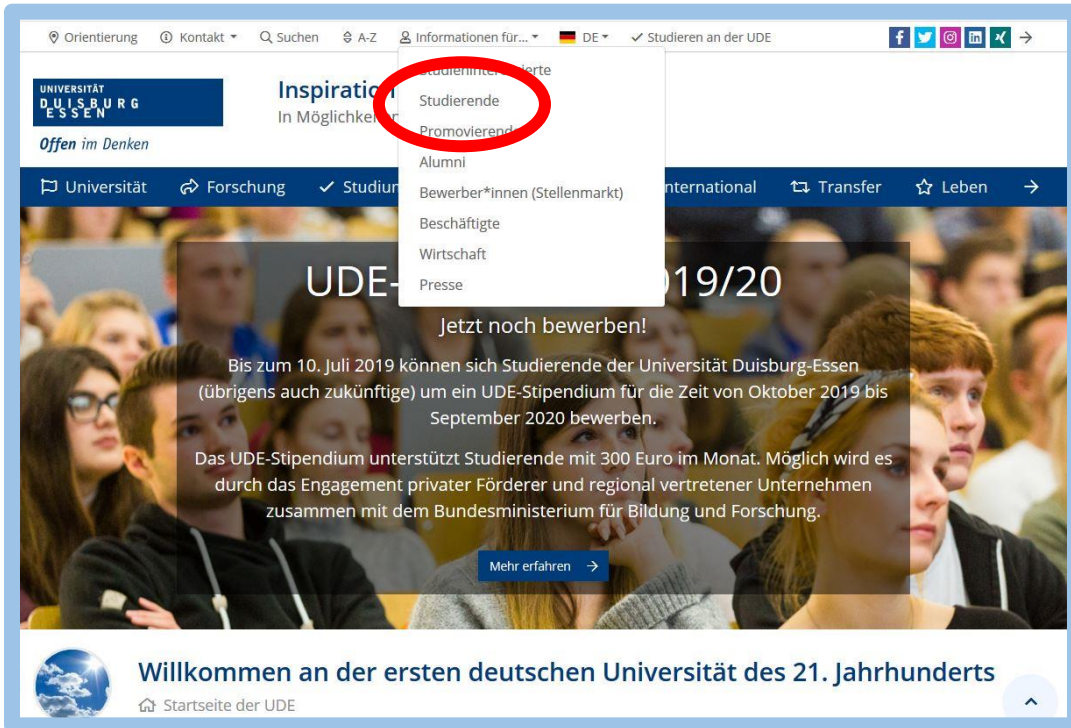

How to print your Certificate of Enrollment

From the UDE Homepage, select the Student version.

Open the Link for **HIS Online Portal** and log in with your Uni Kennung

Change the language to English and follow these steps to open your Certificate of Enrollment.