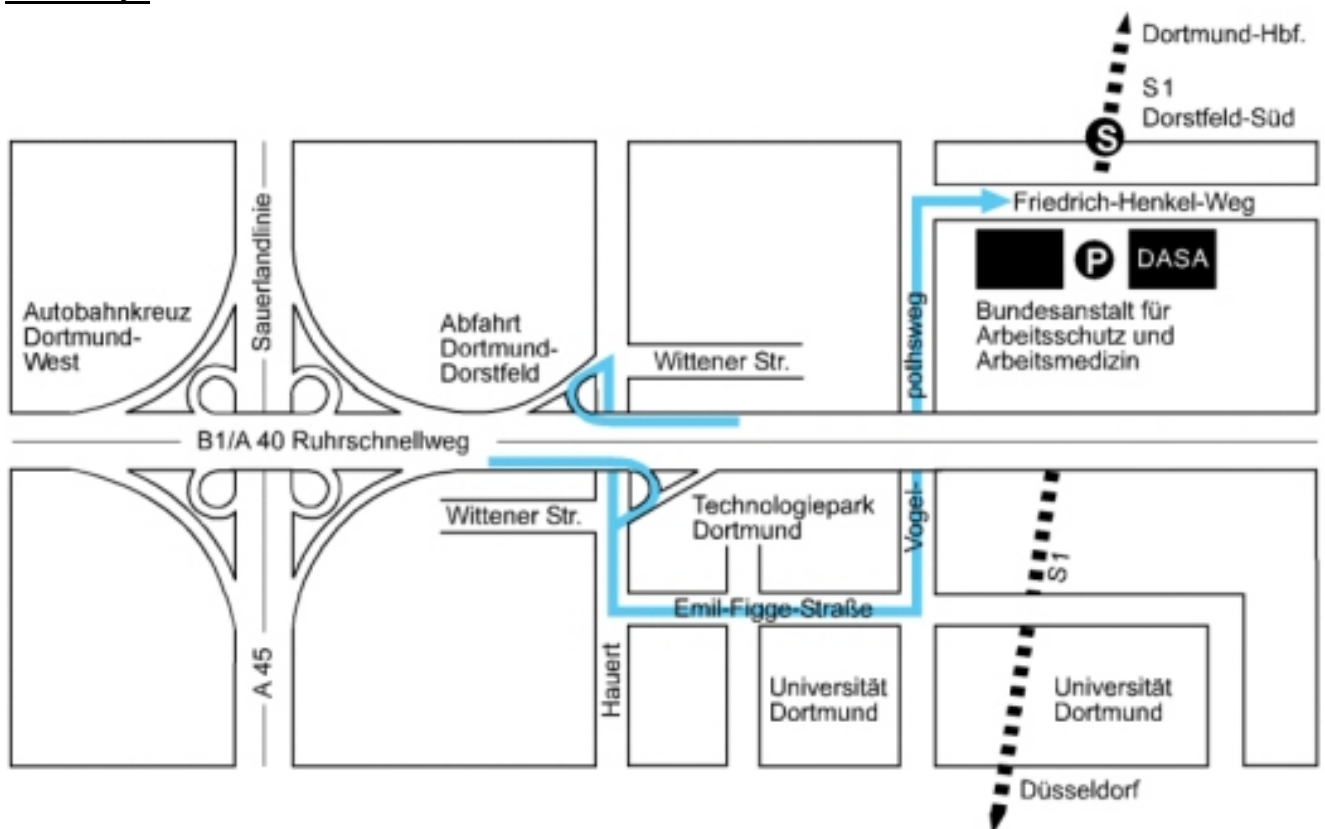

In the context of the lesson "Ergonomics" will take place an excursion to **DASA** (German maintenance of industrial health and safety standards exhibition) at the **05/13/2016** from **09:00 a.m. to 04:00 p.m.** Registration online!

Meeting point: DASA (Foyer), 09:15 a.m.

Site map:

By train

DASA is located only a few walking minutes away from the train station S1 "Solingen - Dortmund, station Dortmund-Dorstfeld-Süd/DASA". The trains run every 20 minutes.

Address:

Deutsche Arbeitsschutzausstellung (DASA)
Friedrich-Henkel-Weg 1-25
44149 Dortmund