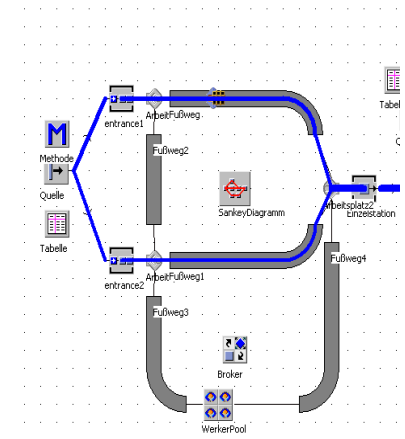

Course: Rechnergestützte Netzanalyse / Computational Network Analysis

Duration: 1 Semester

Classes day: Wednesday

Classes time: 14:00. – 16:00.

Room: LB 131

Scripts: <http://www.uni-due.de/tul/Downloads> &